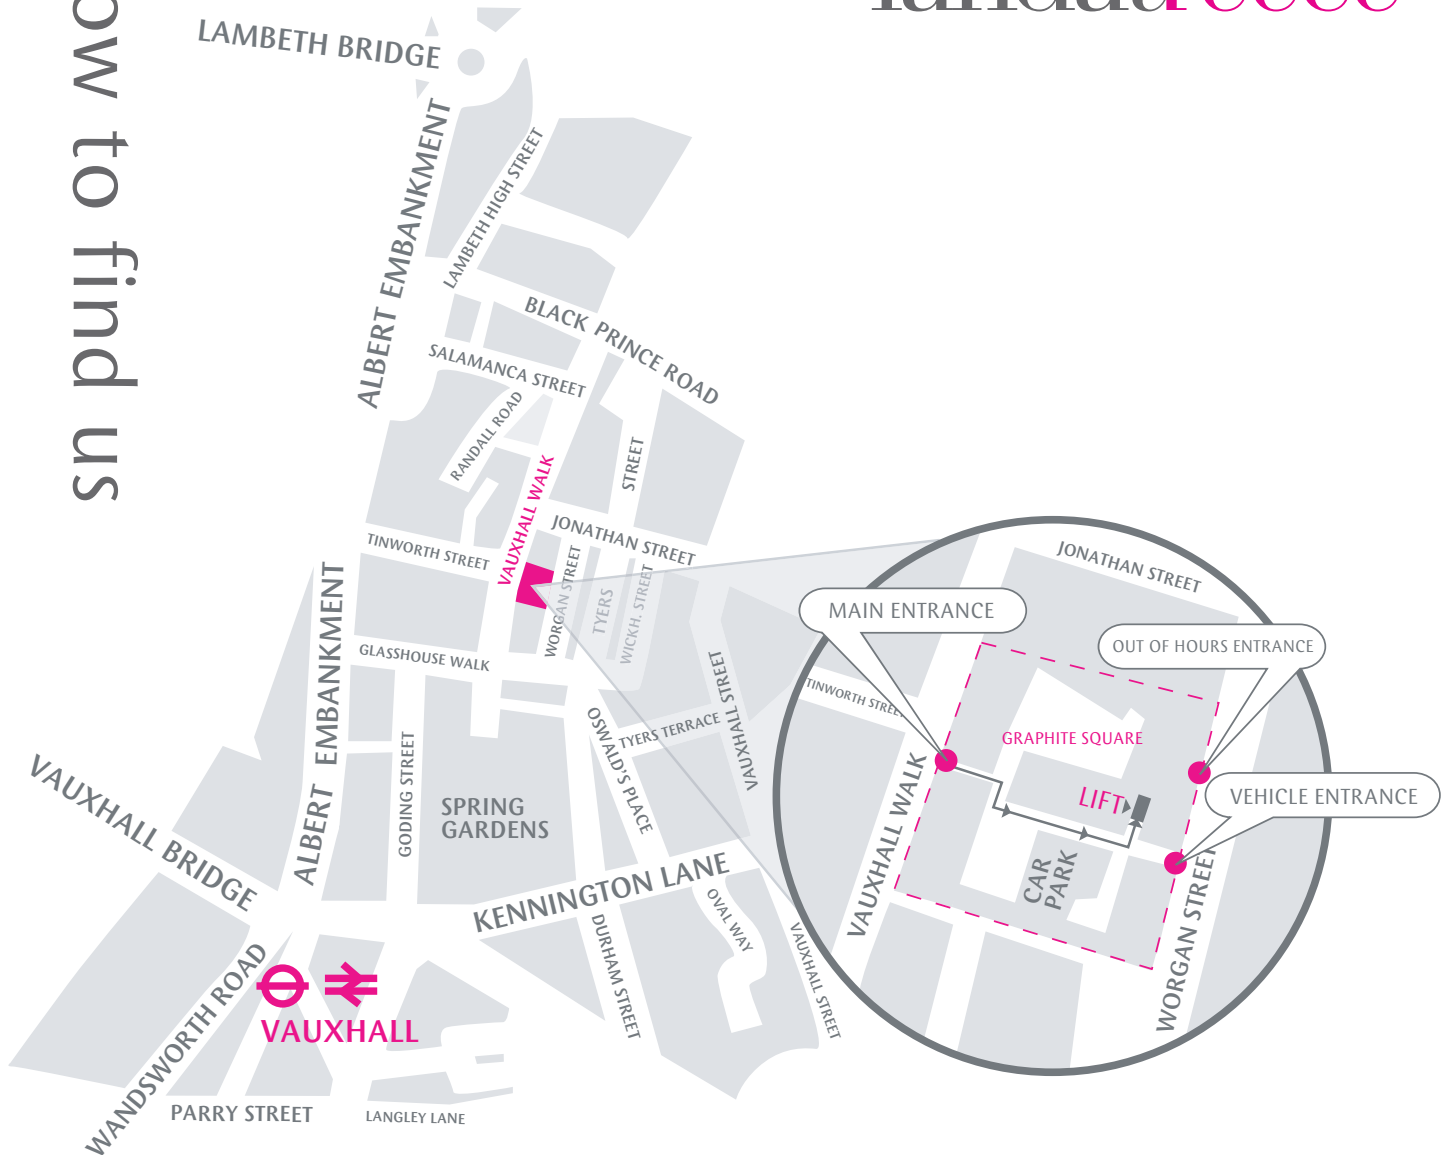

# How to find us

## By Bus

The nearest bus routes are 77, 344 and 360 which stop along Albert Embankment.

## By Tube

The nearest tube station is Vauxhall on the Victoria Line, which is a ten minute walk from our office. Leave via the Kennington Lane exit and go over the footbridge. Continue along Albert Embankment, then turn right into Tinworth Street. At the end of Tinworth Street the entrance gate to Graphite Square is in front of you.

## By Train

The nearest train station is Vauxhall which is a ten minute walk from our office. Turn right as you come out of the station and go over the footbridge. Continue along Albert Embankment, then turn right into Tinworth Street. At the end of Tinworth Street the entrance gate to Graphite Square is in front of you.